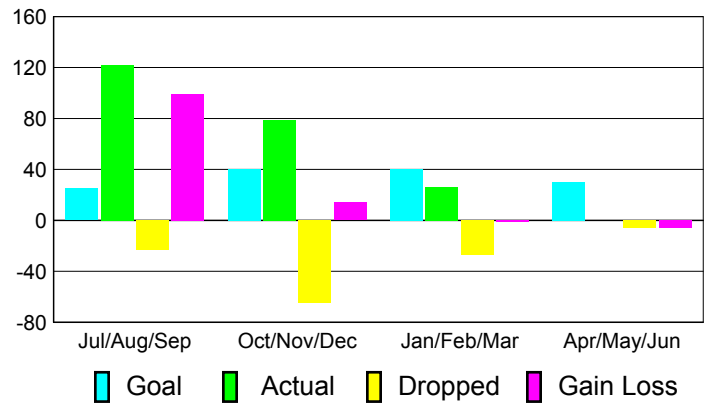

Membership Results 2010-2011

Goal, New, Dropped, Gain/Loss

Comparison of Membership Gain/Loss

Current Year Compared to the Previous Year