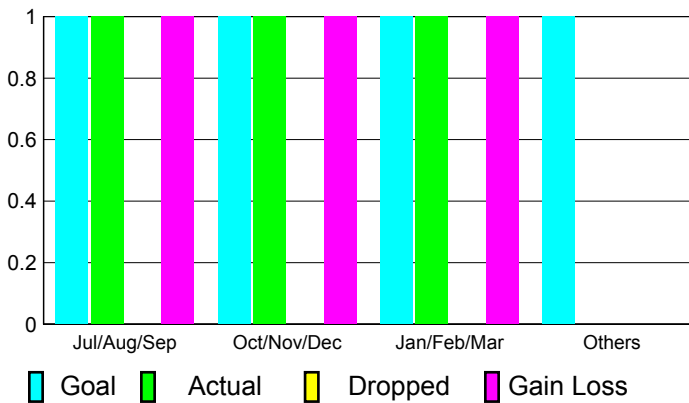

2010-2011 GMT Reports for District (or Undistricted) **District 114 M**

GMT: **Dir. Horst P. Kirchgatterer**

Location: **AUSTRIA**

GMT CA: **4**

CLUBS

Club Results
2010-2011

Clubs
2009-2010

| Month | New Club Goal | Actual New Clubs | Actual Dropped Clubs | Gain/Loss of Clubs | Gain/Loss of Clubs |
|---------------|---------------|------------------|----------------------|--------------------|--------------------|
| Jul/Aug/Sep | 1 | 1 | 0 | 1 | 0 |
| Oct/Nov/Dec | 1 | 1 | 0 | 1 | 1 |
| Jan/Feb/Mar | 1 | 1 | 0 | 1 | 0 |
| Apr/May/June | 1 | 0 | 0 | 0 | 3 |
| Totals | 4 | 3 | 0 | 3 | 4 |

Club Results 2010-2011

Goal, New, Dropped, Gain/Loss

Comparison of Club Gain/Loss

Current Year Compared to the Previous Year

YTD Status Quo Clubs 2010-2011

Status Quo Clubs Compared to Status Quo Members

MEMBERSHIP