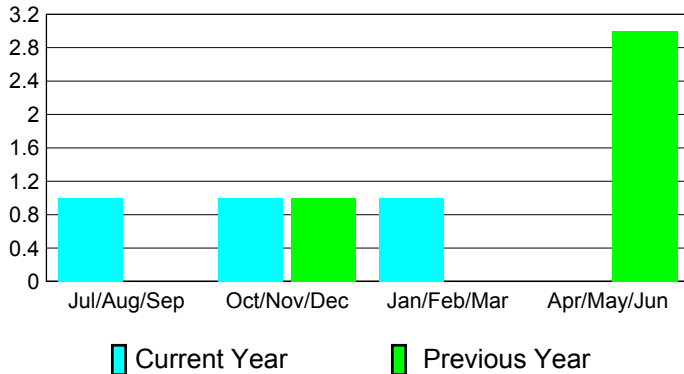

2010-2011 GMT Reports for District (or Undistricted) **District 114 M**

GMT: **Dir. Horst P. Kirchgatterer**

Location: **AUSTRIA**

GMT CA: **4**

CLUBS

Club Results
2010-2011

Clubs
2009-2010

| Month | New Club Goal | Actual New Clubs | Actual Dropped Clubs | Gain/Loss of Clubs | Gain/Loss of Clubs |
|---------------|---------------|------------------|----------------------|--------------------|--------------------|
| Jul/Aug/Sep | 1 | 1 | 0 | 1 | 0 |
| Oct/Nov/Dec | 1 | 1 | 0 | 1 | 1 |
| Jan/Feb/Mar | 1 | 1 | 0 | 1 | 0 |
| Apr/May/June | 1 | 0 | 0 | 0 | 3 |
| Totals | 4 | 3 | 0 | 3 | 4 |

Club Results 2010-2011

Goal, New, Dropped, Gain/Loss

Comparison of Club Gain/Loss

Current Year Compared to the Previous Year

YTD Status Quo Clubs 2010-2011

Status Quo Clubs Compared to Status Quo Members

MEMBERSHIP