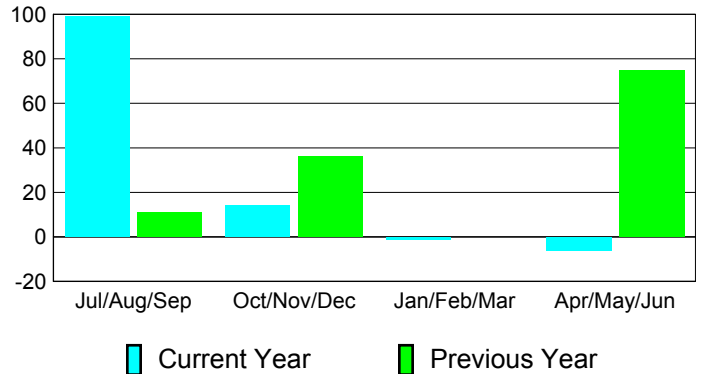

Membership Results
2010-2011

Membership
2009-2010

| Month | Net Memb Goal | Actual New Memb | Actual Dropped Memb | Gain/Loss of Memb | Gain/Loss of Memb |
|---------------|---------------|-----------------|---------------------|-------------------|-------------------|
| Jul/Aug/Sep | 25 | 122 | -23 | 99 | 11 |
| Oct/Nov/Dec | 40 | 79 | -65 | 14 | 36 |
| Jan/Feb/Mar | 40 | 26 | -27 | -1 | 0 |
| Apr/May/June | 30 | 0 | -6 | -6 | 75 |
| Totals | 135 | 227 | -121 | 106 | 122 |

Membership Results 2010-2011

Goal, New, Dropped, Gain/Loss

Comparison of Membership Gain/Loss

Current Year Compared to the Previous Year

Gender Comparison 2010-2011

Jul/Aug/Sep

Oct/Nov/Dec

Jan/Feb/Mar

Apr/May/June

Male

Female